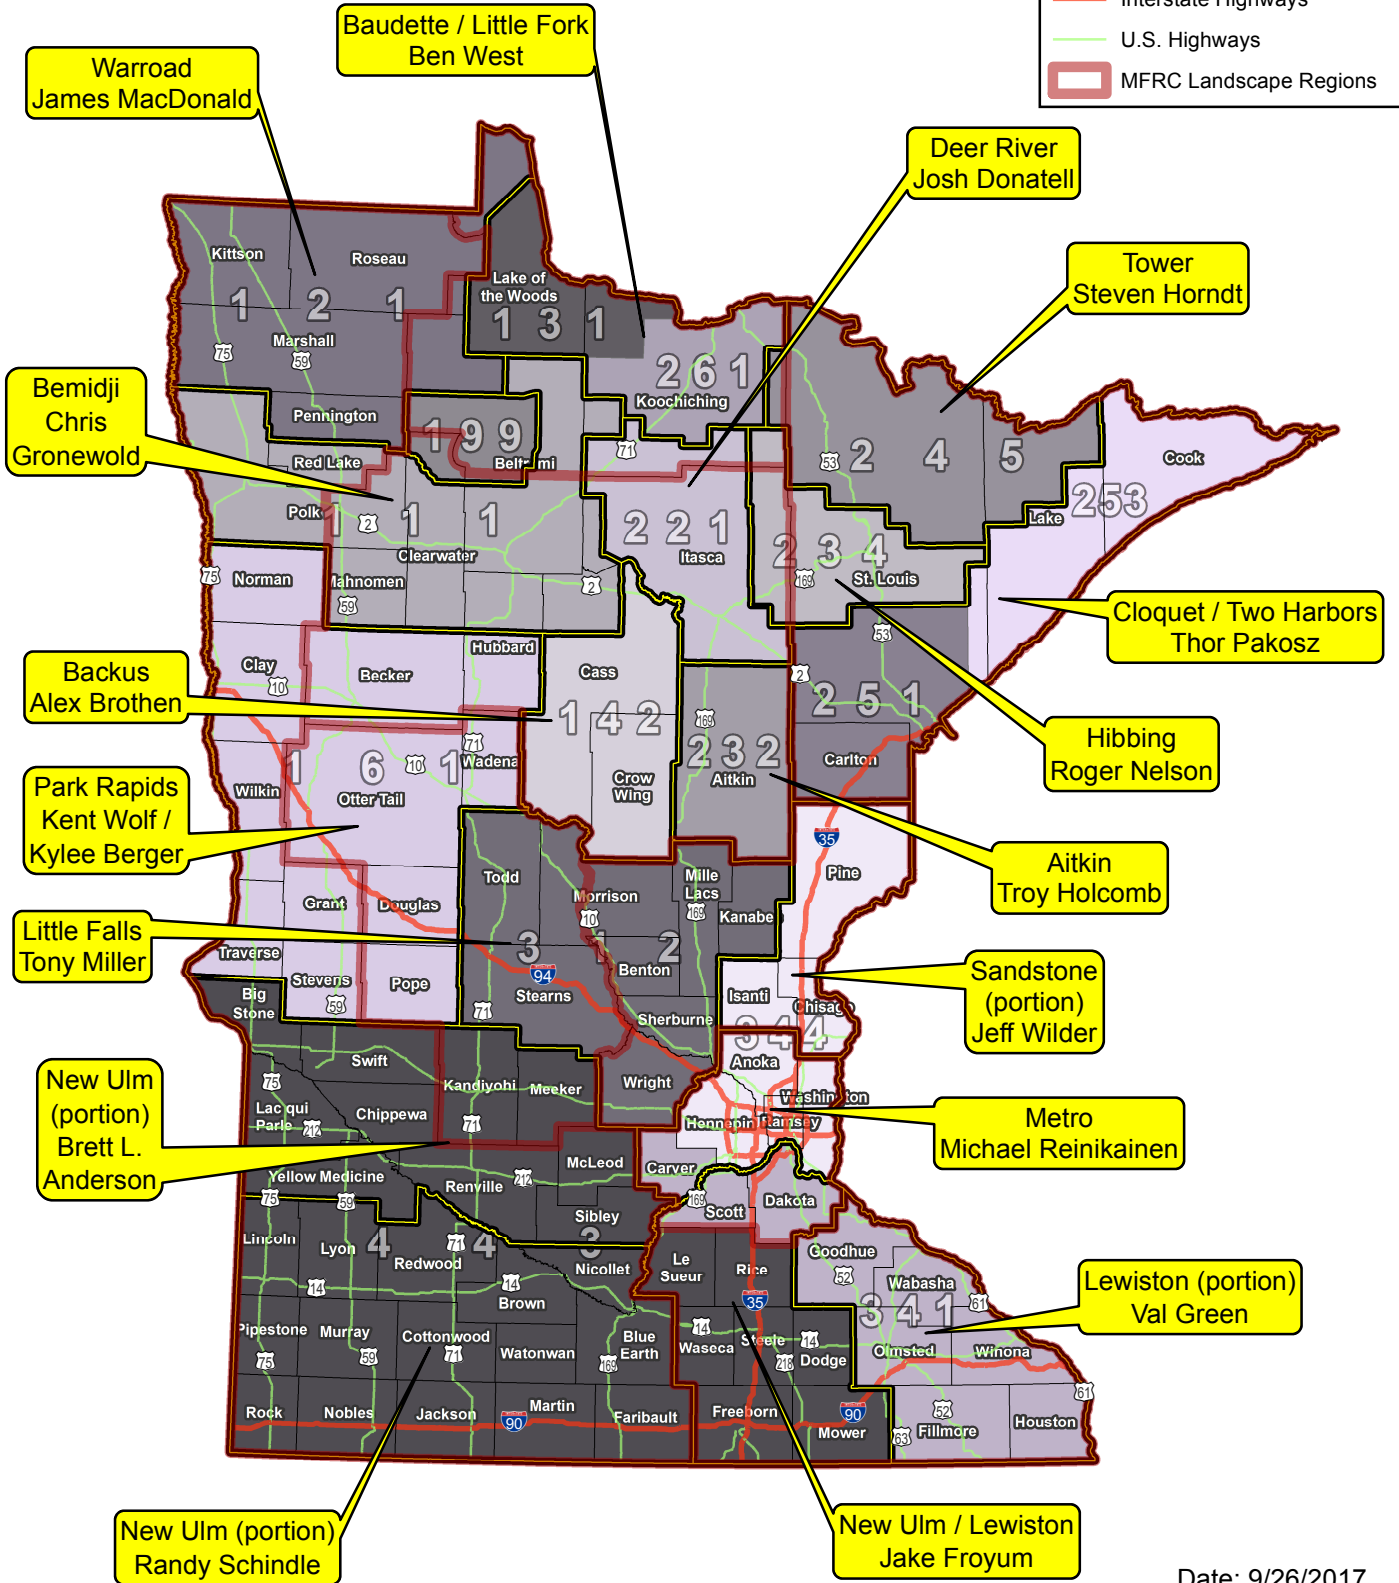

Division of Forestry CFM Staffing

-  PFM Areas of Responsibility
-  County Boundaries
-  RANs
-  Interstate Highways
-  U.S. Highways
-  MFRC Landscape Regions

Brett Anderson
(320) 234-2550
Brett.L.Anderson@state.mn.us
R4 - Hutchinson
20596 State Hwy 7
Hutchinson, MN 55350

Josh Donatell
(218) 328-8912
Josh.Donatell@state.mn.us
R2 - Grand Rapids HQ
1201 E Hwy 2
Grand Rapids, MN 55744

Chris Gronewold
(218) 308-2064
chris.gronewold@state.mn.us
R1 - Bemidji Area
2220 Bemidji Ave. North
Bemidji, MN 56601